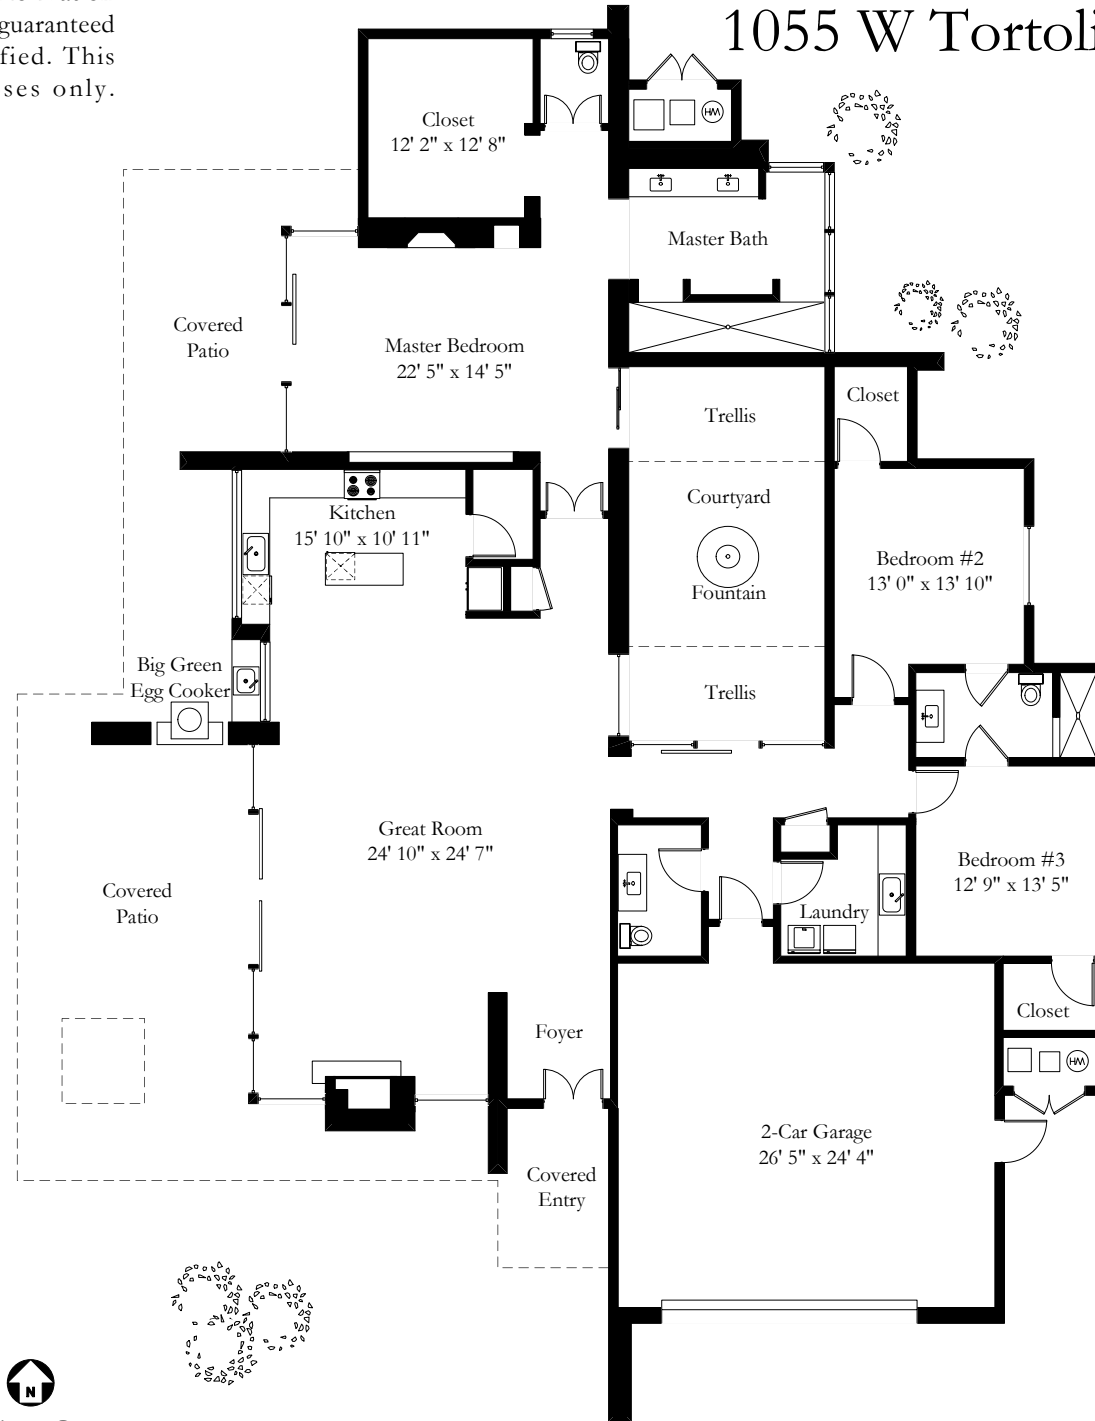

The square footages and room size information are deemed to be reliable but are not guaranteed and should be independently verified. This drawing is for marketing purposes only.

1055 W Tortolita Mountain Circle

Living Area 3,049 Sq Ft
Garage 710 Sq Ft

Site Visit October 2021
0 ft. 6 ft. 10 ft. 20 ft.

Copyright 2021 Floor Plans First! LLC
All Rights Reserved.

Floor Plans First!
See the Floor Plan First!

FloorPlansFirst.com™
(520) 881-1500